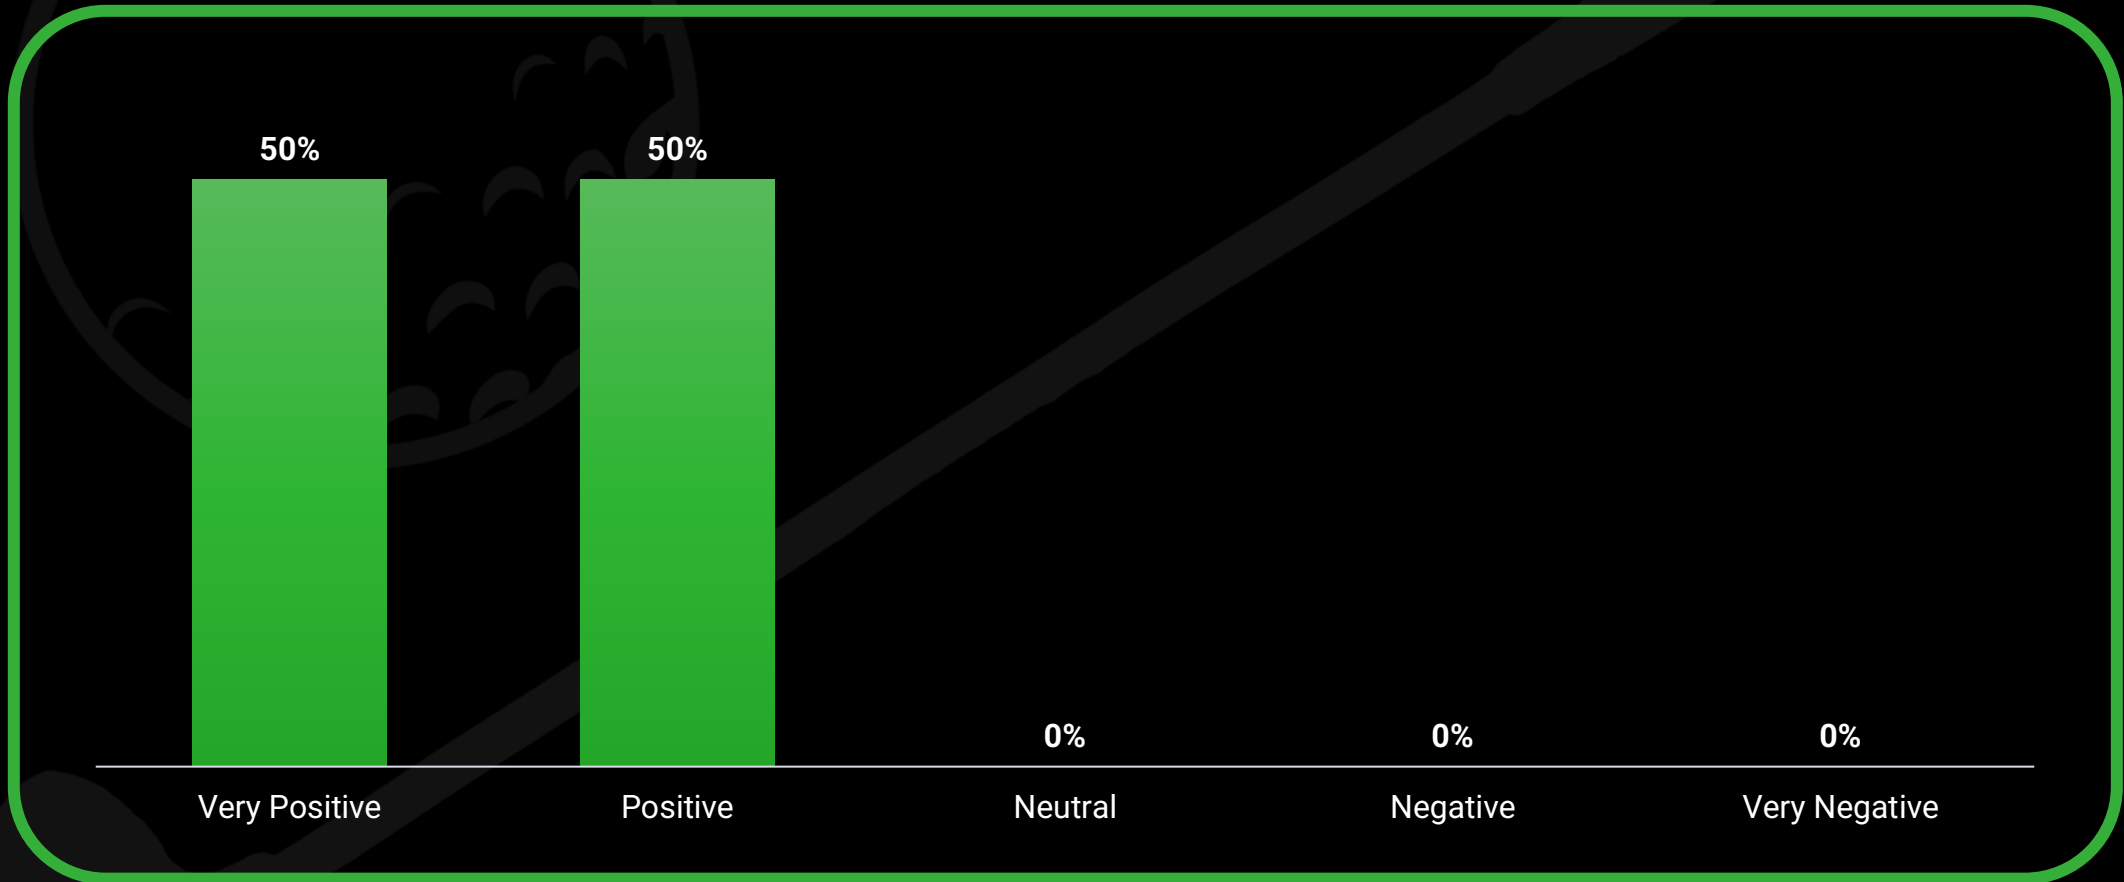

Demo Day Survey Results

Product Reaction