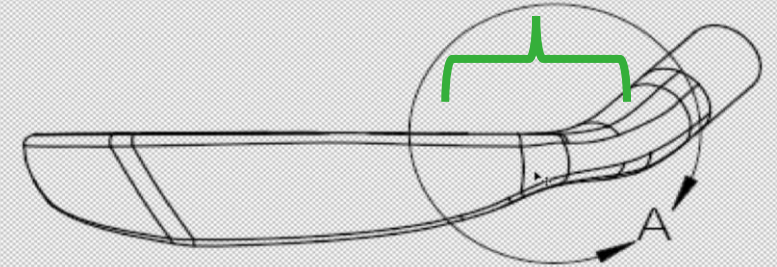

The Solution

Pro-Series Golf Irons

The Pro-Series Golf Irons with the US Design Patented 'Face Forward Technology' provides a larger ball striking zone on each iron, resulting in less miss hits, lower scores and more fun playing this great game. The Pro-Series Golf irons are USGA compliant.

Increases 15%,
12.5mm