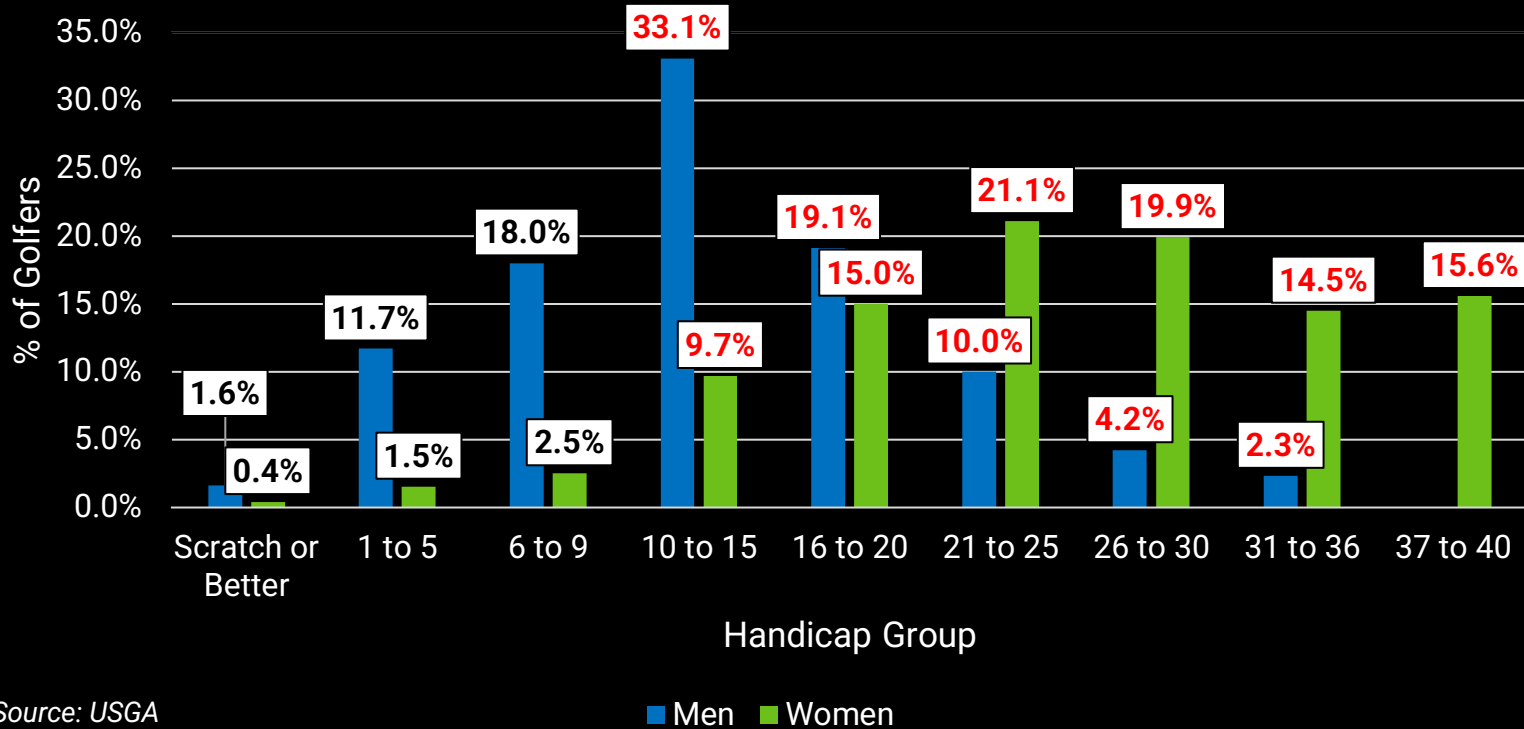

The Problem / Opportunity

Handicap Distribution - USA

Club Face Surface Not Maximized and Still Comply with USGA Iron Head Size Regulation

Handicaps Improvement in 30 years

- Men's Handicap: 16.5 to 14.4
- Women's Handicap: 29.9 to 26.4

Players play at handicap level or better **ONLY 25% of the time**

Target Demographics (≥ 10)

- Men: **68.7%**
- Women: **95.8%**

18 Hole, Par 72 Scoring Insights:

Only 10% of Handicap Tracking Golfers Break 80

49% Break 90 On A Regular Basis