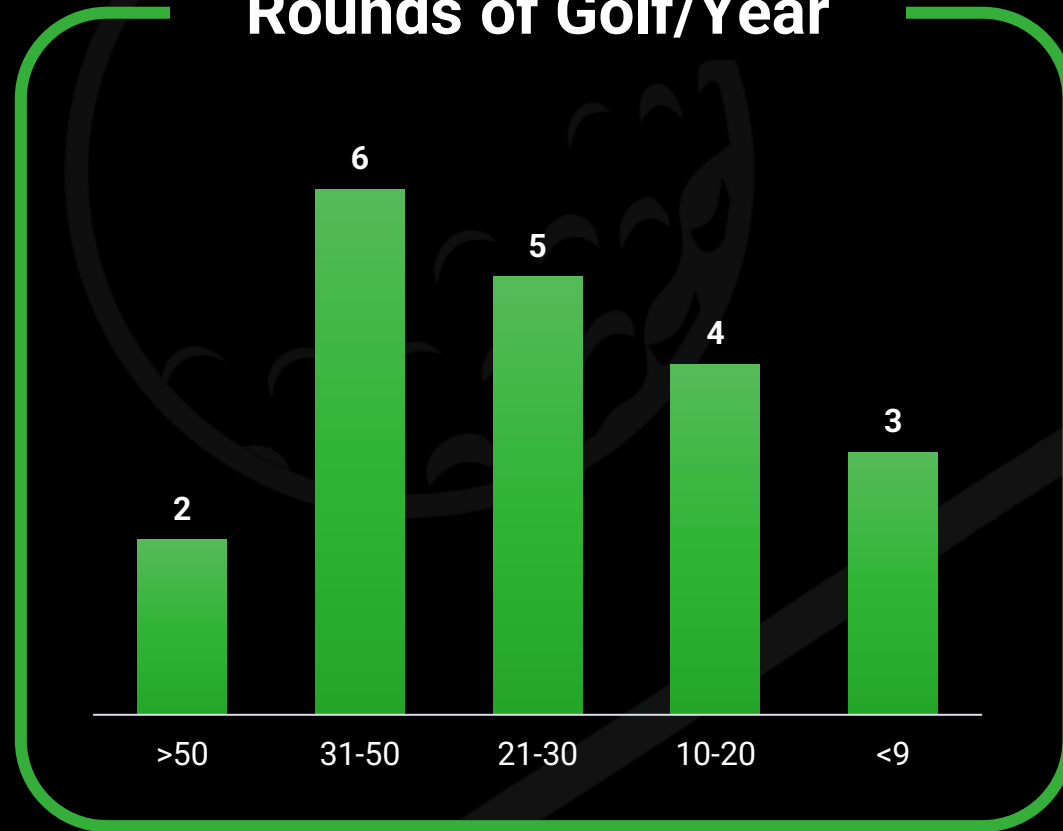

# Demo Day Survey

## (1 – 6 Multiple Choice Questions)

How many rounds of golf do you play each year?

What is your handicap?

What's your first reaction to this new product idea?

Which irons did you try (mark all that apply)?

What best describes the ball flight as compared to your current irons?

What is your typical contact point on the iron club face (mark all that apply and express as a percentage)?

Additional Comments  
Optional: Name and email address

## Rounds of Golf/Year