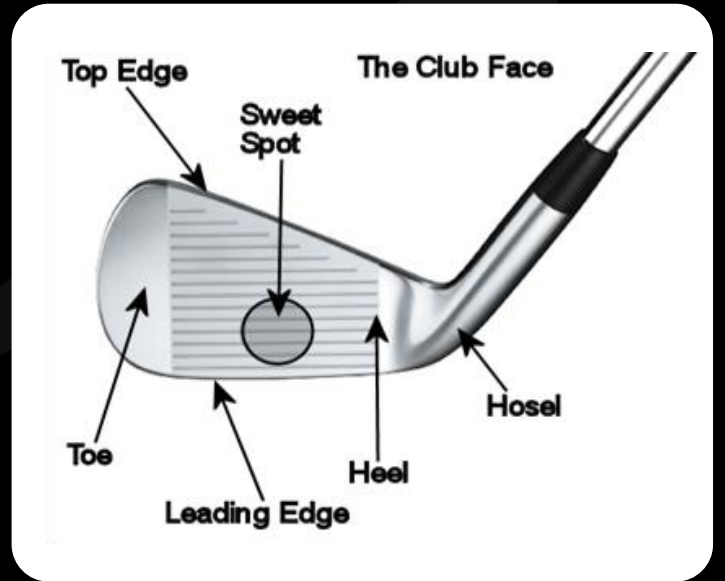

The Problem / Opportunity

Handicap Distribution - USA

Club Face Surface Not Maximized and Still Comply with USGA Iron Head Size Regulation

Handicaps Improvement in 30 years

- Men's Handicap: 16.5 to 14.4
- Women's Handicap: 29.9 to 26.4

Players play at handicap level or better **ONLY 25% of the time**

Target Demographics (≥ 10)

- Men: **68.7%**
- Women: **95.8%**

18 Hole, Par 72 Scoring Insights:

Only 10% of Handicap Tracking Golfers Break 80

49% Break 90 On A Regular Basis